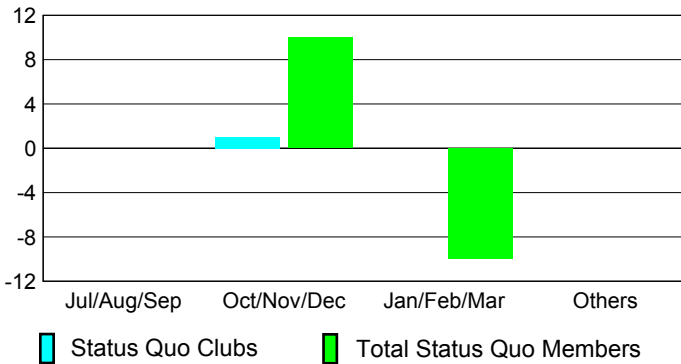

GMT: **Dominique Labussière**

Location: **FRANCE**

GMT CA: **4**

**CLUBS**

Month	New Club Goal	Actual New Clubs	Actual Dropped Clubs	Gain/Loss of Clubs
<b>2012-2013</b>				
Jul/Aug/Sep		0	0	0
Oct/Nov/Dec		0	0	0
Jan/Feb/Mar		0	0	0
Apr/May/June		0	1	-1
<b>Totals</b>		<b>0</b>	<b>1</b>	<b>-1</b>

**Club Results 2012-2013**  
Goal, New, Dropped, Gain/Loss

**YTD Status Quo Clubs 2012-2013**

Status Quo Clubs Compared to Status Quo Members

**Club Gain/Loss 2012-2013**

**MEMBERSHIP**

Month	Net Memb Goal	Actual New Memb	Actual Dropped Memb	Gain/Loss of Memb
<b>2012-2013</b>				
Jul/Aug/Sep		15	47	-32
Oct/Nov/Dec		18	50	-32
Jan/Feb/Mar		30	49	-19
Apr/May/June		29	82	-53
<b>Totals</b>		<b>92</b>	<b>228</b>	<b>-136</b>