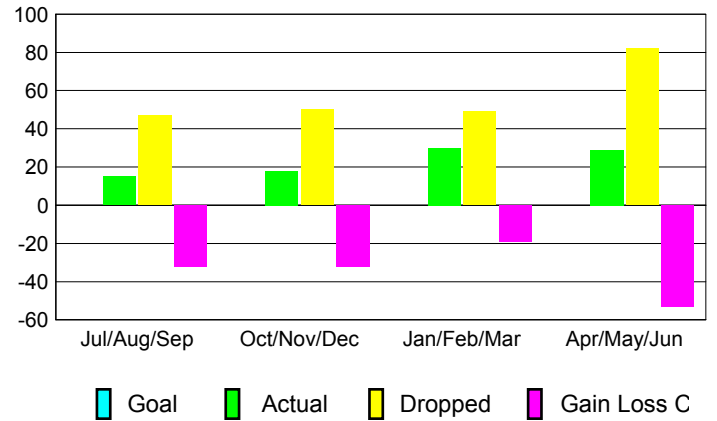

GMT: **Dominique Labussière**

Location: **FRANCE**

GMT CA: **4**

**CLUBS**

Month	New Club Goal	Actual New Clubs	Actual Dropped Clubs	Gain/Loss of Clubs
<b>2012-2013</b>				
Jul/Aug/Sep		0	0	0
Oct/Nov/Dec		0	0	0
Jan/Feb/Mar		0	0	0
Apr/May/June		0	1	-1
<b>Totals</b>		<b>0</b>	<b>1</b>	<b>-1</b>

**Club Results 2012-2013**  
Goal, New, Dropped, Gain/Loss

**YTD Status Quo Clubs 2012-2013**

Status Quo Clubs Compared to Status Quo Members

**Club Gain/Loss 2012-2013**

**MEMBERSHIP**

Month	Net Memb Goal	Actual New Memb	Actual Dropped Memb	Gain/Loss of Memb
<b>2012-2013</b>				
Jul/Aug/Sep		15	47	-32
Oct/Nov/Dec		18	50	-32
Jan/Feb/Mar		30	49	-19
Apr/May/June		29	82	-53
<b>Totals</b>		<b>92</b>	<b>228</b>	<b>-136</b>

**Membership Results 2012-2013**  
Goal, New, Dropped, Gain/Loss

**Gender Comparison 2012-2013**

**Membership Gain/Loss 2012-2013**